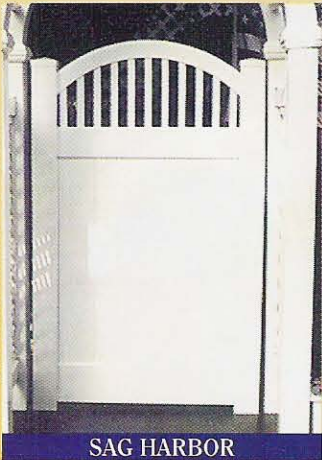

4" thick arch atop 4" posts, shown as 5' wide opening with square lattice side panels.

**NOT MOULDED!
NO SEAMS!**

PVC Gates- Have the look without the labor!

Enhance the look and functionality of your PVC arbor and pergola with one of Wayside Fence Co.'s PVC designer gates. You can choose a gate to match any of the fence styles in our City Line of PVC fence, select a gate from our Resort Line of designer gates, or design your own!

RESORT LINE OF DESIGNER GATES

MARCO ISLAND

VENICE BEACH

SAG HARBOR

HILTON HEAD

CAPE COD

NEWPORT

All gates are available in single or double swing.