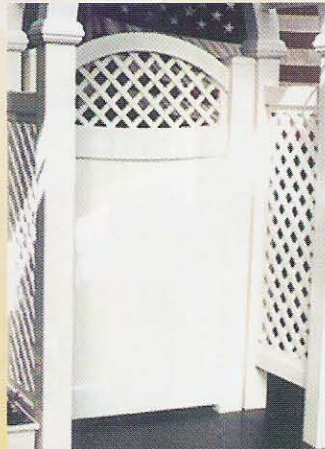

5" thick arch atop 5" posts. 6' and 8' widths are achieved by adding a welded spacer into arch, as shown.

5" thick arch atop 5" posts with collars. Available in 42" to 8' widths.

INTRO ARBOR

4" thick arch atop 4" posts, with collars. Available in 4' to 8' widths.

4" thick arch atop 4" posts, shown as 5' wide opening with square lattice side panels.

**NOT MOULDED!
NO SEAMS!**

PVC Gates- Have the look without the labor!

Enhance the look and functionality of your PVC arbor and pergola with one of Wayside Fence Co.'s PVC designer gates. You can choose a gate to match any of the fence styles in our City Line of PVC fence, select a gate from our Resort Line of designer gates, or design your own!

RESORT LINE OF DESIGNER GATES

MARCO ISLAND

VENICE BEACH

SAG HARBOR

HILTON HEAD

CAPE COD

NEWPORT

All gates are available in single or double swing.