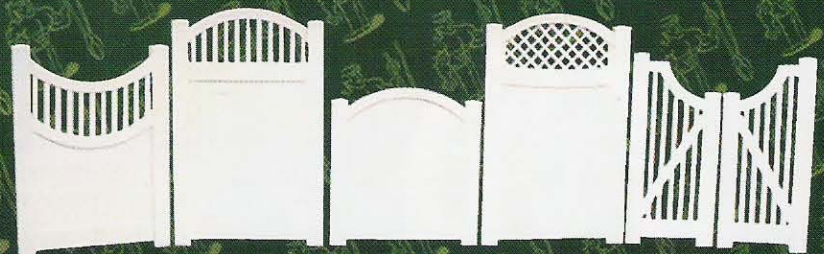

not shown: Marco Island

Wayside Fence Co.

63 Third Avenue, Bay Shore, NY 11706
phone: 800-847-7789 / 631-968-6828 • fax: 631-968-6928
www.waysidefence.com