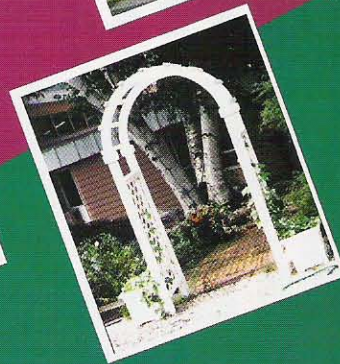

ARBORS & PERGOLAS

PVC

Cedar

Wayside Fence Co. is well known for the quality craftsmanship of our PVC and cedar arbors and pergolas. Now we take that same quality to the next level by offering coordinated gates. Clockwise from top right: Cedar Pergola, Economy Cedar Arbor (stained white), Standard Deluxe Red Cedar Arbor, PVC Pergola, PVC Arbor with custom collars & ball cap ornamentation, PVC Intro Arbor.

MATCHING GATES

Complete the look with our coordinated gates.

PVC Sag Harbor

PVC Venice Beach

Cedar Saratoga

**PVC Marco Island
(shown double)**

Cedar Monticello

**PVC Hilton Head
(shown double)**

PVC Newport

Cedar Belmont

PVC Cape Cod

Cedar Aquaduct

ALL PRODUCTS ARE IN STOCK AND READY TO SHIP UPS!

GARDEN BORDER FENCE

Provides a decorative and functional border for lawns, flowerbeds or around trees.

- Hand-crafted, made of cedar.
- Lattice is 3 dimensional.
- Makes a decorative addition to your garden or backyard.
- Adds a finishing touch to any lawn or garden.
- Easy to install. No tools required.
- A variety of styles are available to blend in with any landscape style.
- Separate planting areas from lawn.
- Beautiful landscape accent.
- Useful applications.
- 6" height (custom sizes available) combined with 3D Cedar design results in a unique product.
- Reasonably priced to provide high margins