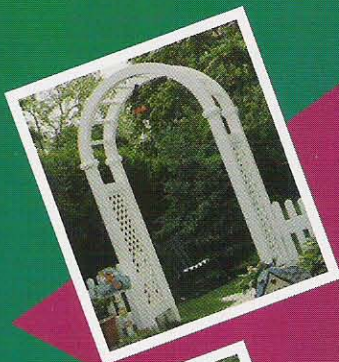

ARBORS & PERGOLAS

PVC

Cedar

Wayside Fence Co. is well known for the quality craftsmanship of our PVC and cedar arbors and pergolas. Now we take that same quality to the next level by offering coordinated gates. Clockwise from top right: Cedar Pergola, Economy Cedar Arbor (stained white), Standard Deluxe Red Cedar Arbor, PVC Pergola, PVC Arbor with custom collars & ball cap ornamentation, PVC Intro Arbor.

MATCHING GATES

Complete the look with our coordinated gates.

PVC Sag Harbor

PVC Venice Beach

Cedar Saratoga

**PVC Marco Island
(shown double)**

Cedar Monticello

**PVC Hilton Head
(shown double)**