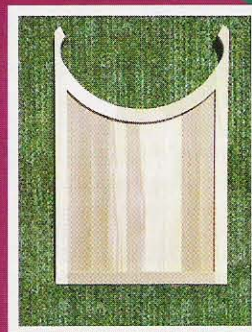

ARBORS & PERGOLAS

PVC

Cedar

Wayside Fence Co. is well known for the quality craftsmanship of our PVC and cedar arbors and pergolas. Now we take that same quality to the next level by offering coordinated gates. Clockwise from top right: Cedar Pergola, Economy Cedar Arbor (stained white), Standard Deluxe Red Cedar Arbor, PVC Pergola, PVC Arbor with custom collars & ball cap ornamentation, PVC Intro Arbor.

MATCHING GATES

Complete the look with our coordinated gates.

PVC Sag Harbor

PVC Venice Beach

Cedar Saratoga

**PVC Marco Island
(shown double)**

Cedar Monticello

**PVC Hilton Head
(shown double)**

PVC Newport

Cedar Belmont

PVC Cape Cod

Cedar Aquaduct

ALL PRODUCTS ARE IN STOCK AND READY TO SHIP UPS!

GARDEN BORDER FENCE

Provides a decorative and functional border for lawns, flowerbeds or around trees.

- Hand-crafted, made of cedar.
- Lattice is 3 dimensional.
- Makes a decorative addition to your garden or backyard.
- Adds a finishing touch to any lawn or garden.
- Easy to install. No tools required.
- A variety of styles are available to blend in with any landscape style.
- Separate planting areas from lawn.
- Beautiful landscape accent.
- Useful applications.
- 6" height (custom sizes available) combined with 3D Cedar design results in a unique product.
- Reasonably priced to provide high margins

BAMBOO REED FENCE

This very versatile product is excellent for both indoor or outdoor use:

- Install over existing fences or posts.
- Use for shade over a framed patio, instead of thatch.
- Can be stapled to plywood.
- Great for tiki bars and huts.
- Cover ceilings or walls for a tropical look indoors.
- Woven every 4" with galvanized wire, for durability.
- Pencil sized reeds.
- Available 6' high x 15' or 25' rolls.