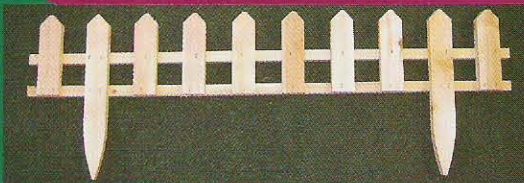

ARBORS & PERGOLAS

PVC

Cedar

Wayside Fence Co. is well known for the quality craftsmanship of our PVC and cedar arbors and pergolas. Now we take that same quality to the next level by offering coordinated gates. Clockwise from top right: Cedar Pergola, Economy Cedar Arbor (stained white), Standard Deluxe Red Cedar Arbor, PVC Pergola, PVC Arbor with custom collars & ball cap ornamentation, PVC Intro Arbor.

PVC Newport

Cedar Belmont

PVC Cape Cod

Cedar Aquaduct

ALL PRODUCTS ARE IN STOCK AND READY TO SHIP UPS!

GARDEN BORDER FENCE

Provides a decorative and functional border for lawns, flowerbeds or around trees.

- Hand-crafted, made of cedar.
- Lattice is 3 dimensional.
- Makes a decorative addition to your garden or backyard.
- Adds a finishing touch to any lawn or garden.
- Easy to install. No tools required.
- A variety of styles are available to blend in with any landscape style.
- Separate planting areas from lawn.
- Beautiful landscape accent.
- Useful applications.
- 6" height (custom sizes available) combined with 3D Cedar design results in a unique product.
- Reasonably priced to provide high margins

BAMBOO REED FENCE

This very versatile product is excellent for both indoor or outdoor use:

- Install over existing fences or posts.
- Use for shade over a framed patio, instead of thatch.
- Can be stapled to plywood.
- Great for tiki bars and huts.
- Cover ceilings or walls for a tropical look indoors.
- Woven every 4" with galvanized wire, for durability.
- Pencil sized reeds.
- Available 6' high x 15' or 25' rolls.