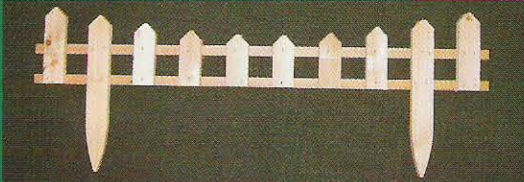

ARBORS & PERGOLAS

PVC

Cedar

Wayside Fence Co. is well known for the quality craftsmanship of our PVC and cedar arbors and pergolas. Now we take that same quality to the next level by offering coordinated gates. Clockwise from top right: Cedar Pergola, Economy Cedar Arbor (stained white), Standard Deluxe Red Cedar Arbor, PVC Pergola, PVC Arbor with custom collars & ball cap ornamentation, PVC Intro Arbor.

PVC Newport

Cedar Belmont

PVC Cape Cod

Cedar Aquaduct

ALL PRODUCTS ARE IN STOCK AND READY TO SHIP UPS!

GARDEN BORDER FENCE

Provides a decorative and functional border for lawns, flowerbeds or around trees.

- Hand-crafted, made of cedar.
- Lattice is 3 dimensional.
- Makes a decorative addition to your garden or backyard.
- Adds a finishing touch to any lawn or garden.
- Easy to install. No tools required.
- A variety of styles are available to blend in with any landscape style.
- Separate planting areas from lawn.
- Beautiful landscape accent.
- Useful applications.
- 6" height (custom sizes available) combined with 3D Cedar design results in a unique product.
- Reasonably priced to provide high margins

BAMBOO REED FENCE

This very versatile product is excellent for both indoor or outdoor use:

- Install over existing fences or posts.
- Use for shade over a framed patio, instead of thatch.
- Can be stapled to plywood.
- Great for tiki bars and huts.
- Cover ceilings or walls for a tropical look indoors.
- Woven every 4" with galvanized wire, for durability.
- Pencil sized reeds.
- Available 6' high x 15' or 25' rolls.