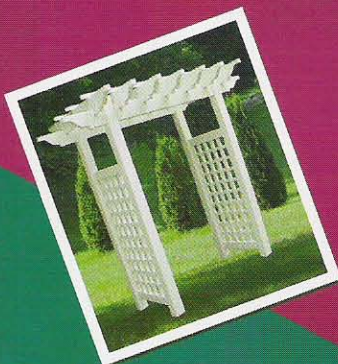

ARBORS & PERGOLAS

PVC

Cedar

Wayside Fence Co. is well known for the quality craftsmanship of our PVC and cedar arbors and pergolas. Now we take that same quality to the next level by offering coordinated gates. Clockwise from top right: Cedar Pergola, Economy Cedar Arbor (stained white), Standard Deluxe Red Cedar Arbor, PVC Pergola, PVC Arbor with custom collars & ball cap ornamentation, PVC Intro Arbor.

MATCHING GATES

Complete the look with our coordinated gates.

PVC Sag Harbor

PVC Venice Beach

Cedar Saratoga

**PVC Marco Island
(shown double)**

Cedar Monticello

**PVC Hilton Head
(shown double)**

PVC Newport

Cedar Belmont

PVC Cape Cod

Cedar Aquaduct

ALL PRODUCTS ARE IN STOCK AND READY TO SHIP UPS!

GARDEN BORDER FENCE

Provides a decorative and functional border for lawns, flowerbeds or around trees.

- Hand-crafted, made of cedar.
- Lattice is 3 dimensional.
- Makes a decorative addition to your garden or backyard.
- Adds a finishing touch to any lawn or garden.
- Easy to install. No tools required.
- A variety of styles are available to blend in with any landscape style.
- Separate planting areas from lawn.
- Beautiful landscape accent.
- Useful applications.
- 6" height (custom sizes available) combined with 3D Cedar design results in a unique product.
- Reasonably priced to provide high margins

BAMBOO REED FENCE

This very versatile product is excellent for both indoor or outdoor use:

- Install over existing fences or posts.
- Use for shade over a framed patio, instead of thatch.
- Can be stapled to plywood.
- Great for tiki bars and huts.
- Cover ceilings or walls for a tropical look indoors.
- Woven every 4" with galvanized wire, for durability.
- Pencil sized reeds.
- Available 6' high x 15' or 25' rolls.