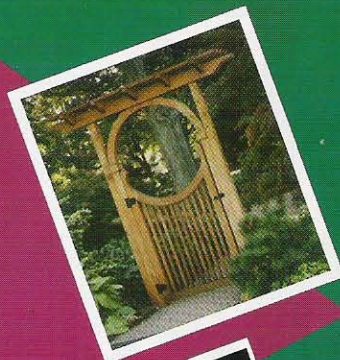

ARBORS & PERGOLAS

PVC

Cedar

Wayside Fence Co. is well known for the quality craftsmanship of our PVC and cedar arbors and pergolas. Now we take that same quality to the next level by offering coordinated gates. Clockwise from top right: Cedar Pergola, Economy Cedar Arbor (stained white), Standard Deluxe Red Cedar Arbor, PVC Pergola, PVC Arbor with custom collars & ball cap ornamentation, PVC Intro Arbor.