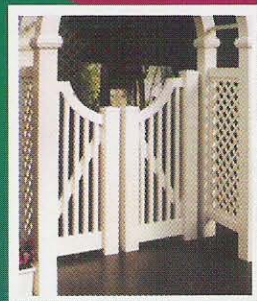

MATCHING GATES

Complete the look with our coordinated gates.

PVC Sag Harbor

PVC Venice Beach

Cedar Saratoga

**PVC Marco Island
(shown double)**

Cedar Monticello

**PVC Hilton Head
(shown double)**

PVC Newport

Cedar Belmont

PVC Cape Cod

Cedar Aquaduct

ALL PRODUCTS ARE IN STOCK AND READY TO SHIP UPS!

GARDEN BORDER FENCE

Provides a decorative and functional border for lawns, flowerbeds or around trees.

- Hand-crafted, made of cedar.
- Lattice is 3 dimensional.
- Makes a decorative addition to your garden or backyard.
- Adds a finishing touch to any lawn or garden.
- Easy to install. No tools required.
- A variety of styles are available to blend in with any landscape style.
- Separate planting areas from lawn.
- Beautiful landscape accent.
- Useful applications.
- 6" height (custom sizes available) combined with 3D Cedar design results in a unique product.
- Reasonably priced to provide high margins