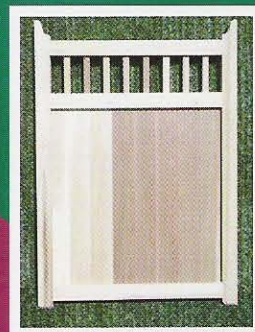

ARBORS & PERGOLAS

PVC

Cedar

Wayside Fence Co. is well known for the quality craftsmanship of our PVC and cedar arbors and pergolas. Now we take that same quality to the next level by offering coordinated gates. Clockwise from top right: Cedar Pergola, Economy Cedar Arbor (stained white), Standard Deluxe Red Cedar Arbor, PVC Pergola, PVC Arbor with custom collars & ball cap ornamentation, PVC Intro Arbor.

MATCHING GATES

Complete the look with our coordinated gates.

PVC Sag Harbor

PVC Venice Beach

Cedar Saratoga

**PVC Marco Island
(shown double)**

Cedar Monticello

**PVC Hilton Head
(shown double)**

PVC Newport

Cedar Belmont

PVC Cape Cod

Cedar Aquaduct

ALL PRODUCTS ARE IN STOCK AND READY TO SHIP UPS!

GARDEN BORDER FENCE

Provides a decorative and functional border for lawns, flowerbeds or around trees.

- Hand-crafted, made of cedar.
- Lattice is 3 dimensional.
- Makes a decorative addition to your garden or backyard.
- Adds a finishing touch to any lawn or garden.
- Easy to install. No tools required.
- A variety of styles are available to blend in with any landscape style.
- Separate planting areas from lawn.
- Beautiful landscape accent.
- Useful applications.
- 6" height (custom sizes available) combined with 3D Cedar design results in a unique product.
- Reasonably priced to provide high margins

BAMBOO REED FENCE

This very versatile product is excellent for both indoor or outdoor use:

- Install over existing fences or posts.
- Use for shade over a framed patio, instead of thatch.
- Can be stapled to plywood.
- Great for tiki bars and huts.
- Cover ceilings or walls for a tropical look indoors.
- Woven every 4" with galvanized wire, for durability.
- Pencil sized reeds.
- Available 6' high x 15' or 25' rolls.