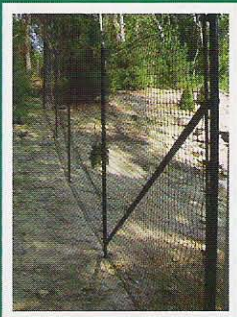

PVC Newport

Cedar Belmont

PVC Cape Cod

Cedar Aquaduct

ALL PRODUCTS ARE IN STOCK AND READY TO SHIP UPS!

GARDEN BORDER FENCE

Provides a decorative and functional border for lawns, flowerbeds or around trees.

- Hand-crafted, made of cedar.
- Lattice is 3 dimensional.
- Makes a decorative addition to your garden or backyard.
- Adds a finishing touch to any lawn or garden.
- Easy to install. No tools required.
- A variety of styles are available to blend in with any landscape style.
- Separate planting areas from lawn.
- Beautiful landscape accent.
- Useful applications.
- 6" height (custom sizes available) combined with 3D Cedar design results in a unique product.
- Reasonably priced to provide high margins

BAMBOO REED FENCE

This very versatile product is excellent for both indoor or outdoor use:

- Install over existing fences or posts.
- Use for shade over a framed patio, instead of thatch.
- Can be stapled to plywood.
- Great for tiki bars and huts.
- Cover ceilings or walls for a tropical look indoors.
- Woven every 4" with galvanized wire, for durability.
- Pencil sized reeds.
- Available 6' high x 15' or 25' rolls.