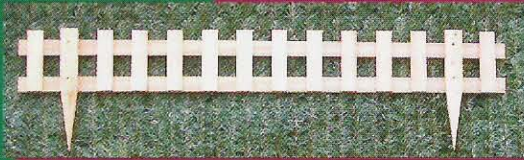

ARBORS & PERGOLAS

PVC

Cedar

Wayside Fence Co. is well known for the quality craftsmanship of our PVC and cedar arbors and pergolas. Now we take that same quality to the next level by offering coordinated gates. Clockwise from top right: Cedar Pergola, Economy Cedar Arbor (stained white), Standard Deluxe Red Cedar Arbor, PVC Pergola, PVC Arbor with custom collars & ball cap ornamentation, PVC Intro Arbor.

PVC Newport

Cedar Belmont

PVC Cape Cod

Cedar Aquaduct

ALL PRODUCTS ARE IN STOCK AND READY TO SHIP UPS!

GARDEN BORDER FENCE

Provides a decorative and functional border for lawns, flowerbeds or around trees.

- Hand-crafted, made of cedar.
- Lattice is 3 dimensional.
- Makes a decorative addition to your garden or backyard.
- Adds a finishing touch to any lawn or garden.
- Easy to install. No tools required.
- A variety of styles are available to blend in with any landscape style.
- Separate planting areas from lawn.
- Beautiful landscape accent.
- Useful applications.
- 6" height (custom sizes available) combined with 3D Cedar design results in a unique product.
- Reasonably priced to provide high margins

BAMBOO REED FENCE

This very versatile product is excellent for both indoor or outdoor use:

- Install over existing fences or posts.
- Use for shade over a framed patio, instead of thatch.
- Can be stapled to plywood.
- Great for tiki bars and huts.
- Cover ceilings or walls for a tropical look indoors.
- Woven every 4" with galvanized wire, for durability.
- Pencil sized reeds.
- Available 6' high x 15' or 25' rolls.

DEER FENCE

DEER can make you **BIG BUCKS**
if you stock the right products!

It's an easy sell:

- economical • light weight • flexible plastic • reusable
- no special tools required • extremely strong
- maintenance free • easy to install
- no sharp edges • virtually invisible
- unaffected by extreme temperatures & severe weather