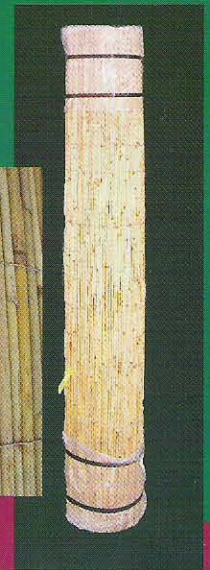

ARBORS & PERGOLAS

PVC

Cedar

Wayside Fence Co. is well known for the quality craftsmanship of our PVC and cedar arbors and pergolas. Now we take that same quality to the next level by offering coordinated gates. Clockwise from top right: Cedar Pergola, Economy Cedar Arbor (stained white), Standard Deluxe Red Cedar Arbor, PVC Pergola, PVC Arbor with custom collars & ball cap ornamentation, PVC Intro Arbor.

MATCHING GATES

Complete the look with our coordinated gates.

PVC Sag Harbor

PVC Venice Beach

Cedar Saratoga

**PVC Marco Island
(shown double)**

Cedar Monticello

**PVC Hilton Head
(shown double)**

PVC Newport

Cedar Belmont

PVC Cape Cod

Cedar Aquaduct

ALL PRODUCTS ARE IN STOCK AND READY TO SHIP UPS!

GARDEN BORDER FENCE

Provides a decorative and functional border for lawns, flowerbeds or around trees.

- Hand-crafted, made of cedar.
- Lattice is 3 dimensional.
- Makes a decorative addition to your garden or backyard.
- Adds a finishing touch to any lawn or garden.
- Easy to install. No tools required.
- A variety of styles are available to blend in with any landscape style.
- Separate planting areas from lawn.
- Beautiful landscape accent.
- Useful applications.
- 6" height (custom sizes available) combined with 3D Cedar design results in a unique product.
- Reasonably priced to provide high margins

BAMBOO REED FENCE

This very versatile product is excellent for both indoor or outdoor use:

- Install over existing fences or posts.
- Use for shade over a framed patio, instead of thatch.
- Can be stapled to plywood.
- Great for tiki bars and huts.
- Cover ceilings or walls for a tropical look indoors.
- Woven every 4" with galvanized wire, for durability.
- Pencil sized reeds.
- Available 6' high x 15' or 25' rolls.