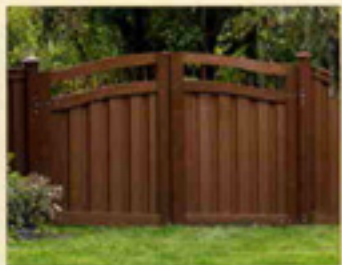

8 ft. high

6 ft. high

4 ft. high

To help you achieve a custom look in your backyard, Trex Seclusions fencing is available with three styles of fence caps: pyramid, flat or gothic.

GATE OPTIONS

There's no need to stop at just the fence. Your installer can transform Trex Seclusions into a functional gate that provides an attractive entrance to your property.

Decorative entrance gate

RV/boat gate

4ft. entrance gate

TREX SECLUSIONS®
 PRIVACY FENCING SYSTEMS

Low Maintenance

- Revolutionary, made from wood and plastic
- No painting or staining required

Stunning Looks