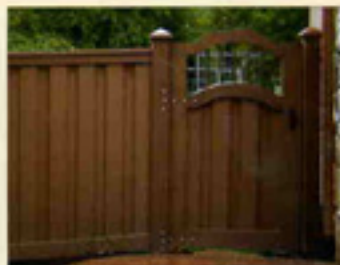

8 ft. high

6 ft. high

4 ft. high

To help you achieve a custom look in your backyard, Trex Seclusions fencing is available with three styles of fence caps: pyramid, flat or gothic.

GATE OPTIONS

There's no need to stop at just the fence. Your installer can transform Trex Seclusions into a functional gate that provides an attractive entrance to your property.

Decorative entrance gate

RV/boat gate

4ft. entrance gate

TREX SECLUSIONS®
 PRIVACY FENCING SYSTEMS

Low Maintenance

- Revolutionary, made from wood and plastic
- No painting or staining required

Stunning Looks