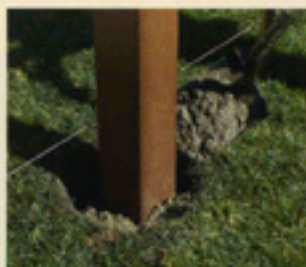

IT'S EASY TO INSTALL THE FENCE OF YOUR DREAMS.

- As easy as installing an ordinary fence.
- Much easier and more convenient to work with—doesn't splinter like wood.
- More detailed instructions are available at trexfencing.com.
- Find your local Trex® installer at trexfencing.com.

1. Stake out the fence line.

2. Dig holes.

3. Set posts in concrete.

4. Install brackets using the TrexExpress™ installation tool.

5. Slide bottom rail over the metal insert.*

6. Insert bottom rails.

7. Insert pickets.