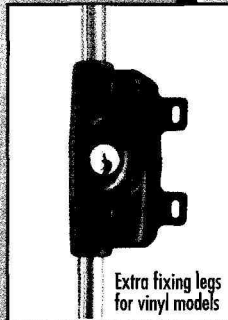

LOKK•BOLT® Security Drop Bolt

HEAVY DUTY DROP-BOLT (CANE-BOLT) – IDEAL FOR DOUBLE-DRIVE GATES

- 6-pin lockable, stainless steel privacy & security bolt
- Can be re-keyed to match most doors (by a professional locksmith)
- 2 Bolt lengths – 18" & 24"
- Tough, molded polymer construction
- 316-grade stainless steel rod
- Available to suit vinyl, wood and metal gates

Lokk•Bolts are all keyed-alike. The benefit is you can order any other D&D 6-pin keyed-alike lock or latch and have a common key

The LOKK•BOLT® cane-bolt is a superbly stylish and long-lasting privacy and security drop-bolt.

This key-lockable device comes in two lengths (18" and 24") and is quick and simple to install on all gate and fence materials. There are models for metal, wood and vinyl gates. It is equally as effective on pedestrian gates as it is on double-drive gates.

Clever bolt retention grooves mean this cane-bolt will never drop, drag, bend or grind across driveways!

Key lockable double-drive gate security

Special retention grooves on the bolt prevent drop, bend or grind across drive