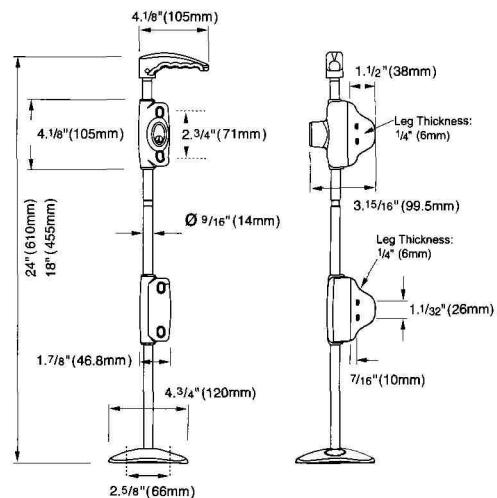

LOKK•BOLT® Security Drop Bolt

HEAVY DUTY DROP-BOLT (CANE-BOLT) – IDEAL FOR DOUBLE-DRIVE GATES

- 6-pin lockable, stainless steel privacy & security bolt
- Can be re-keyed to match most doors (by a professional locksmith)
- 2 Bolt lengths – 18" & 24"
- Tough, molded polymer construction
- 316-grade stainless steel rod
- Available to suit vinyl, wood and metal gates

This key-lockable device comes in two lengths (18" and 24") and is quick and simple to install on all gate and fence materials. There are models for metal, wood and vinyl gates. It is equally as effective on pedestrian gates as it is on double-drive gates.

Clever bolt retention grooves mean this cane-bolt will never drop, drag, bend or grind across driveways!

Key lockable double-drive gate security

Special retention grooves on the bolt prevent drop, bend or grind across drive

Features

- Special bolt retention grooves
- Re-keyable to match most door locks

Benefits

- No more bolt dragging
- One key fits all gates & doors

LOKK•BOLT Key Lockable Drop-Bolt

Code	Material/Gate	Security	Size	Color
LB118BX	Metal Gates	Key lockable	18" (457mm)	Black, White
LB124BX	Metal Gates	Key lockable	24" (610mm)	Black, White
LB218BX	Vinyl & Wood Gates	Key lockable	18" (457mm)	Black
LB224BX	Vinyl & Wood Gates	Key lockable	24" (610mm)	Black, White
LBBPBG	Base Plate	Optional	4 ³ / ₄ " (121mm)	Black